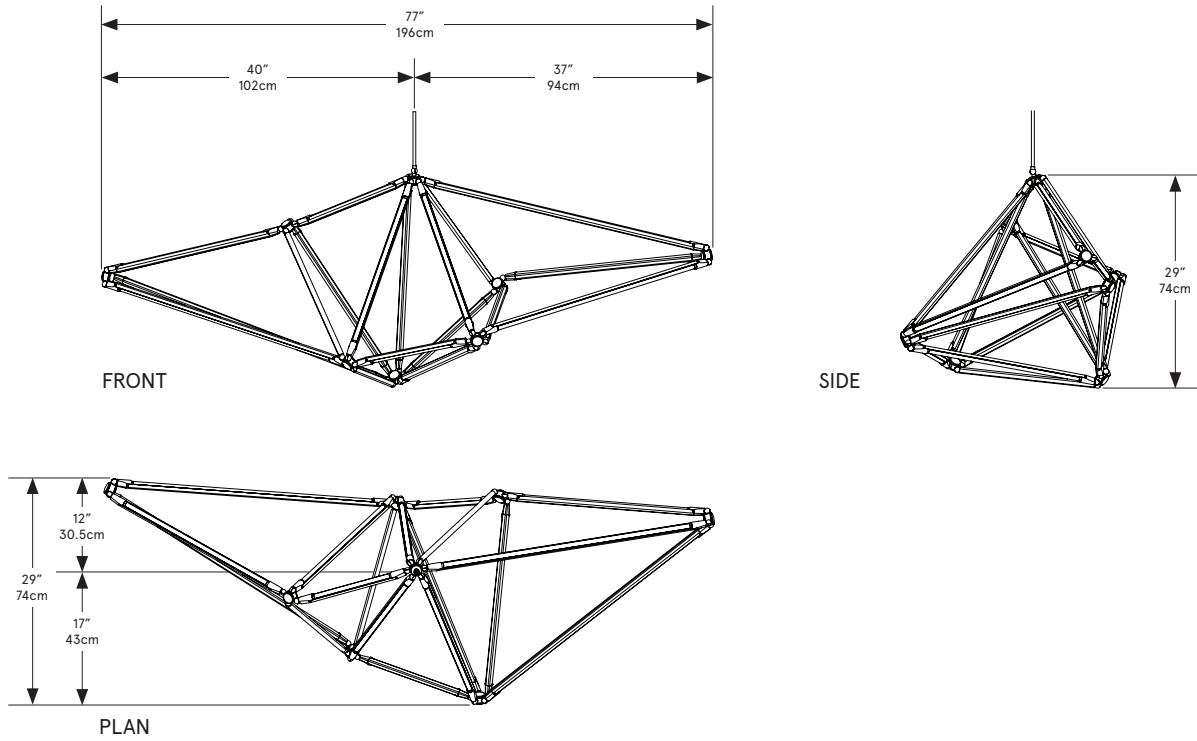

BEC BRITAIN

SHY 01

Lead Time

14 - 16 weeks

Dimensions

77in x 29in x 29in H
196cm x 74cm x 74cm H

Weight

31 lb/14kg

LED Illumination

24 VDC T5 LED tube
0-10V dimming

Color Temperature

2700 Kelvin

Suspension

1/8 IP all-thread stem clad in brass tubing with matching metal finish up to 35 inch length included with fixture. Length up to 95 inches available for additional cost.

Canopy

Remote: 5 x 0.25 inch round in matching metal finish
Local: 12.25 x 1.75 inch round in matching metal finish

Electrical - Total

Wattage: 93 Watt
Lumens: 9,550 Lumens

Input Voltage

110 - 277 VAC

ETL listed to UL, CE, and CSA standards
Suitable for damp locations