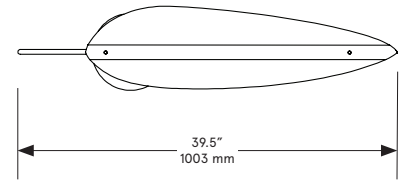

BEC BRITAIN

Shorter Stem Lengths - up to 36 inch / 915 mm overall

Longer Stem Lengths - over 38 inch / 965 mm

Unfurl Pendant 1

Lead Time

14 - 16 weeks

Dimensions

Indicated in the drawings above

Weight

6 lb / 2.7 kg

LED Illumination

24 VDC T5 LED tube
2700 Kelvin
90 CRI

Electrical

Wattage: 6 Watt
Lumens: 480 Lumens
110 - 240 VAC
277 VAC upon request

Installation - Standard

Locally mounted driver
120V Dimming: C-L (Lutron) switching
240V Dimming: 0-10V wireless (Lutron Pico)
Canopy: 8 x 1.625 inch (203 x 41 mm) round
in matching metal finish

Suspension

1/8 IP all-thread stem clad in brass tubing
with matching metal finish up to 35 inch /
890 mm length included with fixture.
Length up to 95 inches / 2415 mm available
for additional cost.

Materials