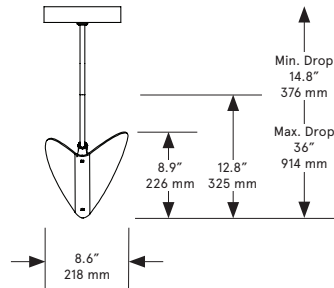

BEC BRITAIN

Shorter Stem Lengths - up to 36 inch / 915 mm overall

Longer Stem Lengths - over 38 inch / 965 mm

Unfurl Pendant 1

Lead Time

14 - 16 weeks

Dimensions

Indicated in the drawings above

Weight

6 lb / 2.7 kg

LED Illumination

24 VDC T5 LED tube
2700 Kelvin
90 CRI

Electrical

Wattage: 6 Watt
Lumens: 480 Lumens
110 - 240 VAC
277 VAC upon request

Installation - Standard

Locally mounted driver
120V Dimming: C-L (Lutron) switching
240V Dimming: 0-10V wireless (Lutron Pico)
Canopy: 8 x 1.625 inch (203 x 41 mm) round
in matching metal finish

Installation - Alternate

Remotely mounted driver
120V Dimming: C-L (Lutron) switching
240V Dimming: 0-10V hardwired
Canopy: 5 x 0.75 inch (127 x 19 mm) round
in matching metal finish

Please inquire for detailed electrical specs

Suspension

1/8 IP all-thread stem clad in brass tubing
with matching metal finish up to 35 inch /
890 mm length included with fixture.
Length up to 95 inches / 2415 mm available
for additional cost.

Materials