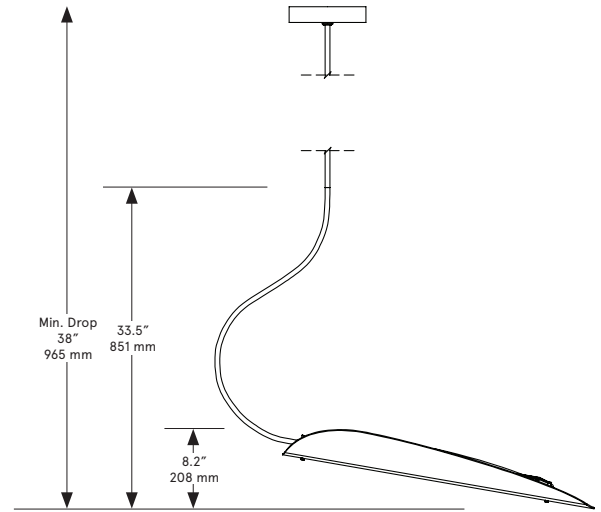

BEC BRITAIN

Shorter Stem Lengths - up to 36 inch / 915 mm overall

Longer Stem Lengths - over 38 inch / 965 mm

Unfurl Pendant 1

Lead Time

14 - 16 weeks

Dimensions

Indicated in the drawings above

Weight

6 lb / 2.7 kg

LED Illumination

24 VDC T5 LED tube
2700 Kelvin
90 CRI

Electrical

Wattage: 6 Watt
Lumens: 480 Lumens
110 - 240 VAC
277 VAC upon request

Installation - Standard

Locally mounted driver
120V Dimming: C-L (Lutron) switching
240V Dimming: 0-10V wireless (Lutron Pico)
Canopy: 8 x 1.625 inch (203 x 41 mm) round
in matching metal finish

Installation - Alternate

Remotely mounted driver
120V Dimming: C-L (Lutron) switching
240V Dimming: 0-10V hardwired
Canopy: 5 x 0.75 inch (127 x 19 mm) round
in matching metal finish

Please inquire for detailed electrical specs

Suspension

1/8 IP all-thread stem clad in brass tubing
with matching metal finish up to 35 inch /
890 mm length included with fixture.
Length up to 95 inches / 2415 mm available
for additional cost.

Materials