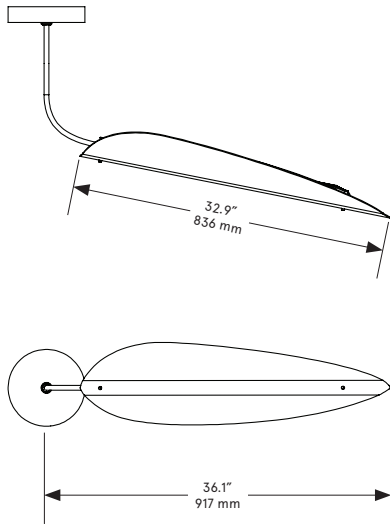

BEC BRITAIN

Shorter Stem Lengths - up to 36 inch / 915 mm overall

Longer Stem Lengths - over 38 inch / 965 mm

Unfurl Pendant 1

Lead Time

14 - 16 weeks

Dimensions

Indicated in the drawings above

Weight

6 lb / 2.7 kg

LED Illumination

24 VDC T5 LED tube
2700 Kelvin
90 CRI

Electrical

Wattage: 6 Watt
Lumens: 480 Lumens
110 - 240 VAC
277 VAC upon request

Installation - Standard

Locally mounted driver
120V Dimming: C-L (Lutron) switching
240V Dimming: 0-10V wireless (Lutron Pico)
Canopy: 8 x 1.625 inch (203 x 41 mm) round
in matching metal finish

Installation - Alternate

Remotely mounted driver
120V Dimming: C-L (Lutron) switching
240V Dimming: 0-10V hardwired
Canopy: 5 x 0.75 inch (127 x 19 mm) round
in matching metal finish

Please inquire for detailed electrical specs

Suspension

1/8 IP all-thread stem clad in brass tubing
with matching metal finish up to 35 inch /
890 mm length included with fixture.
Length up to 95 inches / 2415 mm available
for additional cost.

Materials