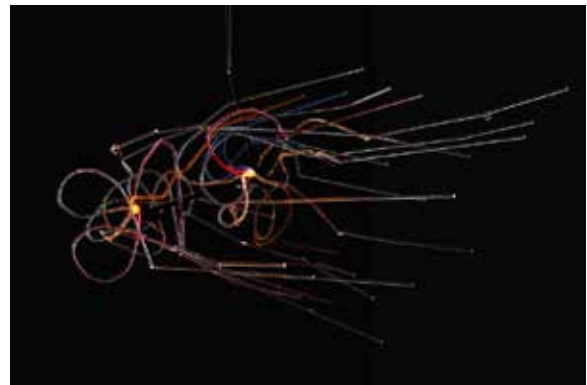

As of May 20, 2022

Aries RC 1 **\$32,000**
Black Anodized aluminum with plastic fiber optic rods
80 inch x 68 inch x 22 inch high

Aries RC 2 **\$7,500**
Black Painted aluminum with plastic fiber optic rods
68 inch x 24 inch x 22 inch high

Aries RC 3 **\$6,200**
White Painted aluminum with plastic fiber optic rods
42 inch x 18 inch x 24 inch high

Aries RC 4 **\$12,800**
Black Painted aluminum with plastic fiber optic rods
42 inch x 20 inch x 34 inch high