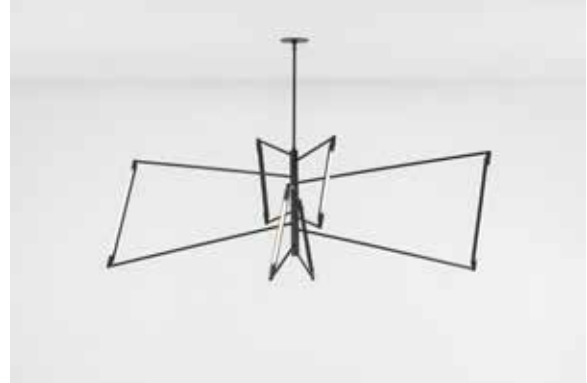

Aries Noo Lit **\$31,800**
Polychrome Painted and Polished Brass aluminum with
prism caps
42 inch x 26 inch x 18 inch high

BB x JH Oz **\$54,800**
Oil Rubbed Bronze aluminum with hand-formed borisilicate
elements
19 inch x 19 inch x 40 inch high

BE CB RIT TAIN

Fixtures in Stock

As of May 20, 2022

Crane 5 Maquette \$15,600
Patinated brass with white glass and leather
39 inch x 7 inch x 29 inch high

Expo \$24,200
Oil Rubbed Bronze brass
67 inch x 29 inch x 27 inch high