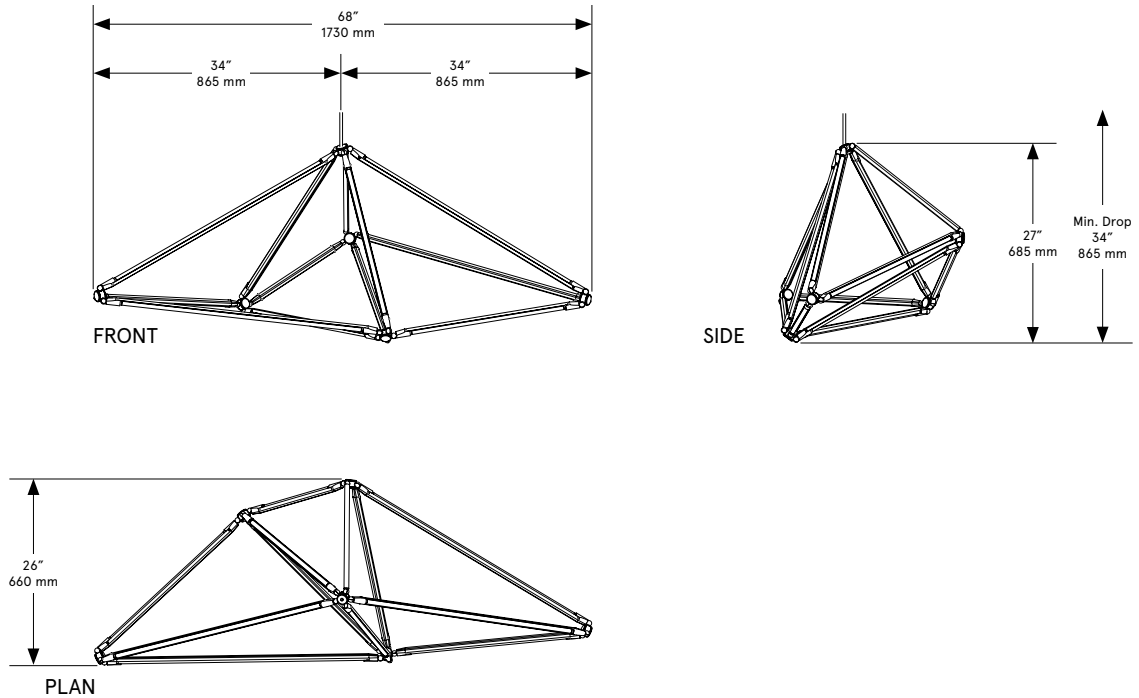

BEC BRITAIN

SHY 08.1

Lead Time

14 - 16 weeks

Dimensions

68 inch x 26 inch x 27 inch H
1730 mm x 660 mm x 685 mm H

Weight

21 lb / 9.5 kg

LED Illumination

24 VDC T5 LED tube
2700 Kelvin
90 CRI

Electrical

Wattage: 75 Watt
Lumens: 6000 Lumens
110 - 240 VAC
277 VAC upon request

Installation - Standard

Locally mounted driver
Dimming: 0-10V wireless (Lutron Pico)
Canopy: 10.25 x 1.625 inch (260 x 41 mm) round
in matching metal finish

Installation - Alternate

Remotely mounted driver
Dimming: 0-10V hardwired
Canopy: 5 x 0.25 inch (127 x 6 mm) round
in matching metal finish

Please inquire for detailed electrical specs

Suspension

1/8 IP all-thread stem clad in brass tubing
with matching metal finish up to 35 inch /
890 mm length included with fixture.
Length up to 95 inches / 2415 mm available
for additional cost.