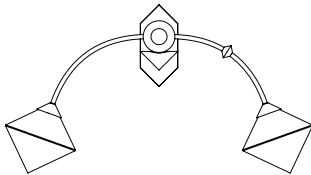

BEC BRITAIN

2024 Price List

FKA THEMIS

Originally inspired by Victorian balancing toys, Themis combines hand-blown double cone glass diffusers with an elegant marble and brass bracket to provide a soft glow. The forms are derived from triangular forms manipulated through rotation, mirroring, and extension.

FKA THEMIS PENDANT

6.5 inch Globe	6.5 diam. x 6.5 inch H / 165 diam. x 165 mm	
with Counterweight (as shown)		$3,600 USD
without Counterweight		$3,000 USD
8.5 inch Globe	8.5 diam. x 8.5 inch H / 215 diam. x 215 mm	
with Counterweight		$4,000 USD
without Counterweight		$3,500 USD

Ceiling mounted fixture includes a metal suspension stem up to 35 inch / 890 mm and canopy in matching metal finish in matching metal finish with line voltage connection.

Metal stems up to 95 inch / 2415 mm are available for additional cost.

FKA THEMIS SURFACE

6.5 inch Globe	6.5 diam. x 6.2 inch H / 165 diam. x 160 mm	$2,400 USD
8.5 inch Globe	8.5 diam. x 8.5 inch H / 215 diam. x 215 mm	$2,800 USD

Includes hardware to mount ceiling or wall fixture directly to electrical junction box with line voltage connection.

FKA THEMIS 6 SCONCE	6.5 x 8.5 H x 7.25 inch projection	$3,400 USD
	165 x 215 x 185 mm	

FKA THEMIS 27 SCONCE	27 x 16 H x 8.5 inch projection	$9,200 USD
	685 x 405 x 215 mm	

FKA THEMIS 68 SCONCE	68 x 18.5 H x 8.5 inch projection	$10,200 USD
	1725 x 470 x 215 mm	

Includes hardware to mount sconce fixtures directly to electrical junction box with line voltage connection.

All THEMIS fixtures are UL /cUL listed and CE / CSA certified

Standard Metal Finishes: Brushed Brass, Satin Nickel, Oil-rubbed Bronze, Nickel-Brass Contrast

Standard Globe Colors: White, Ivory, Soft Pink, Grey. Other colors upon request

Pendant and Surface: 8.5 inch globes upon request

Pivot Stone Finish: White Marble; other finishes upon request

Special Order Metal Finishes: Polished Nickel, Polished Brass, Medium Antique Brass, Dark Pewter, Polished Black Nickel, Polished Copper, Smoky Copper are available for a 10% premium.