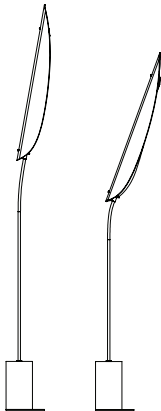

Each leaf of Unfurl is able to spin on its axis, allowing for adjustment of light direction.

UNFURL PENDANT 1 SHORT
for drops 36 inch / 915 mm or shorter

36.1 x 8.6 x 28 inch H
917 x 218 x 325 mm
\$6,700 USD

UNFURL PENDANT 1 LONG
for drops 38 inch / 965 mm or longer

39.5 x 8.6 x 33.5 inch H
1003 x 218 x 851 mm
\$7,200 USD

UNFURL PENDANT 2

20.1 x 8.6 x 32 inch H
511 x 218 x 813 mm
\$6,700 USD

UNFURL PENDANT PAIR

54 x 16.2 x 36 inch H
1372 x 411 x 914 mm
\$12,400 USD

UNFURL FLOOR

Floor Short:
21 x 8.6 x 74.5 inch H
533 x 218 x 1892 mm
\$10,000 USD
Floor Tall:
12.6 x 8.6 x 84.5 inch H
320 x 218 x 2146 mm
\$10,200 USD