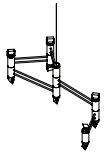

ARIES IV.I
21 x 19 x 11 inch H
535 x 480 x 280 mm
\$10,200 USD

ARIES XI.I
68 x 31 x 15 inch H
1730 x 790 x 380 mm
\$28,800 USD

ARIES V.I
28 x 13 x 10 inch H
710 x 330 x 255 mm
\$13,600 USD

ARIES XI.II
68 x 22 x 20 inch H
1730 x 560 x 510 mm
\$28,800 USD