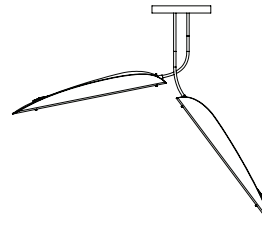

Each leaf of Unfurl is able to spin on its axis, allowing for adjustment of light direction.

UNFURL PENDANT 1 SHORT
for drops 36 inch / 915 mm or shorter

36.1 x 8.6 x 28 inch H
917 x 218 x 325 mm
\$6,700 USD

UNFURL PENDANT 1 LONG
for drops 38 inch / 965 mm or longer

39.5 x 8.6 x 33.5 inch H
1003 x 218 x 851 mm
\$7,200 USD

UNFURL PENDANT 2

20.1 x 8.6 x 32 inch H
511 x 218 x 813 mm
\$6,700 USD

UNFURL PENDANT PAIR