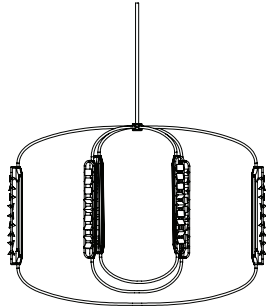

BEC BRITAIN

2024 Price List

PHAEDRA

Phaedra is an exploration of form and light, where oval shapes intertwine to form a mesmerizing armature that cradles linear lights. The design is inspired by the beauty of fresnel prisms but deconstructed into distinct elements, creating a contemporary and captivating aesthetic.

PHAEDRA CHANDELIER 41
41.1 x 28.1 x 29 inch H
1044 x 714 x 737 mm
$29,400 USD