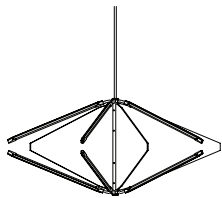

ECHO 2
54 diam. x 24 inch H
1370 x 610 mm
$43,800 USD