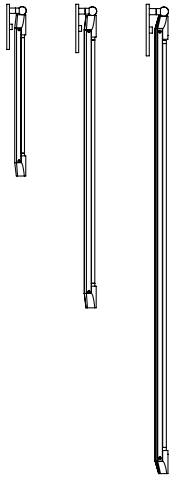

BE CB BRITAIN

2024 Price List

SHY

The SHY light uses the spare beauty of thin LED tubes to define the edges of its shape; in this way the function of the piece is created by its form and vice versa. The modular hardware can be reconfigured in a myriad of different ways, creating new shapes according to what the space demands.

SHY SCONCE

1 Foot:	2.5 x 16.3 inch H / 63 x 415 mm	$2,640 USD	with Glass Diffuser*: $3,420 USD
2 Foot:	2.5 x 26.5 inch H / 63 x 675 mm	$2,780 USD	with Glass Diffuser*: $3,660 USD
3 Foot:	2.5 x 38.4 inch H / 63 x 975 mm	$3,220 USD	with Glass Diffuser*: $4,160 USD

Sconce Projection: 3 inch (4 inch with diffuser)

Sconces include a backplate and low voltage transformer /dimming module for Remote installation.

Backplate and mounting box for Local installation of the transformer / dimming module is available for an additional $600 per backplate.

* White Sandblast Glass or Two-way Mirror. Iridescent available on request.

Glass Diffusers for the LED bulbs are available at an additional cost see the Extras page for pricing

SHY Beam 01 & 02 Pair

each 1 diam. x 87 inch H
each 26 diam. x 2210 mm
$8,200 USD

SHY Beam 01 & 02 are wired as a pair with an inline switch and plug-in low voltage transformer. Top wall-mounting brackets are included.

Glass Diffusers for the LED bulbs are available at an additional cost.

An inline dimmer is available for an additional cost. See the Extras page for pricing.