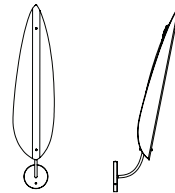

UNFURL SCONCE

8.6 x 38.3 x 13.9 inch projection
590 x 89 x 91 mm
$6,700 USD

Ceiling mounted fixtures include a metal mounting stem up to 35 inch / 890 mm and canopy in matching metal finish which houses a low voltage transformer / dimming module for Local installation.

Canopy for Remote mounting of the transformer available on request. Refer to wiring diagram for specifics.

Metal stems up to 95 inch / 2415 mm are available for additional cost.

Sconces include a backplate and low voltage transformer / dimming module for Remote installation.

Standard Metal Finishes: Brushed Brass, Satin Nickel, Oil-rubbed Bronze, Nickel-Brass Contrast

Special Order Metal Finishes: Polished Nickel, Polished Brass, Medium Antique Brass, Dark Pewter, Polished Black Nickel, Polished Copper, Smoky Copper are available for a 10% premium

Standard Glass: White wispy glass, Iridescent wispy glass