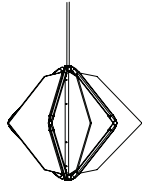

BE C BRITAIN

2024 Price List

Echo

Echo uses fins of mirror radiating from a central axis to reflect beams of light. LED tubes are turned inward to bounce off the glass; the light becomes both softened and multiplied. Also available with fins of glass which diffuse the light and glow softly.

ECHO 1
34 diam. x 24 inch H
865 x 610 mm
$31,200 USD

Fixtures include a metal mounting stem up to 35 inch / 890 mm and canopy in matching metal finish which houses a low voltage transformer / dimming module for Local installation.

Canopy for Remote mounting of the transformer is available on request.

Metal stems up to 95 inch / 2415 mm are available for additional cost.