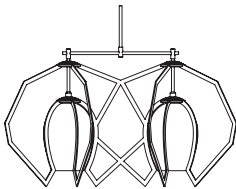

TWIN VISE	42 x 27 x 25.5 inch H / 1065 x 685 x 650 mm	
Single Color Glass Globe		$47,600 USD
Double Fade Glass Globe		$52,400 USD

Fixture includes a metal mounting stem up to 35 inch / 890 mm and canopy in matching metal finish which houses a low voltage transformer for Local installation. Canopy for Remote installation of the transformer available on request. Metal stems up to 95 inch / 2415 mm are available for additional cost.

All Vise fixtures are UL /cUL listed and CE / CSA certified

Standard Metal Finishes: Brushed Brass, Satin Nickel, Oil-rubbed Bronze, Nickel-Brass Contrast.

Single Glass colors: Ivory, Soft Pink, Grey, Dark Grey. Other colors upon request.

Double Fade Glass colors: Miami (Pink to Aqua), Lanikai (Apricot to Green), Tesnus (Apricot to Blue), Big Sur (Grey Green to Gold)

Special Order Metal Finishes: Polished Nickel, Polished Brass, Medium Antique Brass, Dark Pewter, Polished Black Nickel, Polished Copper, Smoky Copper are available for a 10% premium.