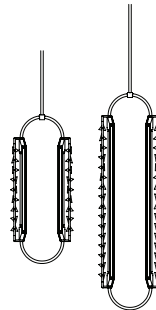

Ceiling mounted fixture includes a metal mounting stem up to 35 inch / 890 mm and canopy in matching metal finish which houses a low voltage transformer for Local installation.

Local Canopy for Non-Dimming: 5 x 1.5 inch / 127 x 38 mm standard
Local Canopy for Dimming: 8 x 1.625 inch / 203 x 41 mm on request

PHAEDRA CHANDELIER 41
41.1 x 28.1 x 29 inch H
1044 x 714 x 737 mm
\$29,400 USD

PHAEDRA CHANDELIER 19
19.1 x 13.2 x 23.9 inch H
485 x 335 x 607 mm
\$19,000 USD

PHAEDRA HORIZONTAL 33
33 x 9.4 x 5.1 inch H
838 x 239 x 130 mm
\$13,400 USD

PHAEDRA PENDANT
Pendant 22:
9.4 x 1.8 x 22.4 inch H
239 x 46 x 569 mm
\$9,500 USD

Pendant 33:
9.4 x 1.8 x 32.7 inch H
239 x 46 x 831 mm
\$12,400 USD

PHAEDRA SCONCE
Sconce 23:
23.2 x 3.5 x 3.6 inch projection
590 x 89 x 91 mm
\$5,600 USD
Sconce 34:
33.5 x 3.5 x 3.6 inch projection
851 x 89 x 91 mm
\$7,600 USD

Ceiling mounted fixtures include a metal mounting stem up to 35 inch / 890 mm and canopy in matching metal finish which houses a low voltage transformer / dimming module for Local installation.

Canopy for Remote mounting of the transformer available on request. Refer to wiring diagram for specifics.