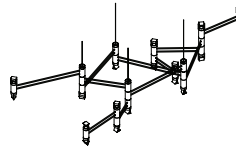

ARIES IV.I
21 x 19 x 11 inch H
535 x 480 x 280 mm
\$10,200 USD

ARIES XI.I
68 x 31 x 15 inch H
1730 x 790 x 380 mm
\$28,800 USD

ARIES V.I
28 x 13 x 10 inch H
710 x 330 x 255 mm
\$13,600 USD

ARIES XI.II
68 x 22 x 20 inch H
1730 x 560 x 510 mm
\$28,800 USD