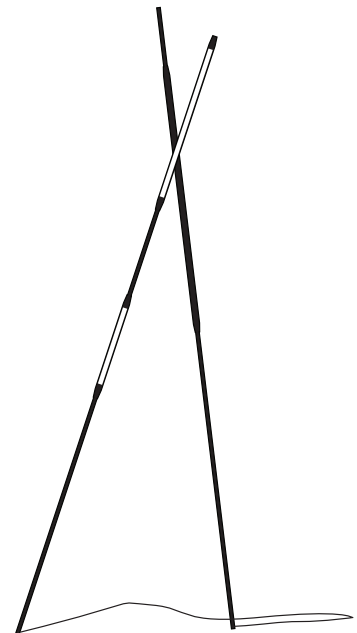

All SHY fixtures are UL /cUL listed and CE / CSA certified

Standard Metal Finishes: Brushed Brass, Satin Nickel, Oil-rubbed Bronze, Nickel-Brass Contrast; Polished Nickel is available as a Standard Finish for the SHY Sconce

Special Order Metal Finishes: Polished Nickel, Polished Brass, Medium Antique Brass, Dark Pewter, Polished Black Nickel, Polished Copper, Smoky Copper are available for a 10% premium.