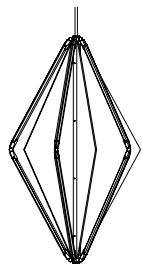

Canopy for Remote mounting of the transformer is available on request.

Metal stems up to 95 inch / 2415 mm are available for additional cost.

ECHO Short
34 diam. x 12 inch H
865 x 305 mm
\$22,400 USD

ECHO 2
54 diam. x 24 inch H
1370 x 610 mm
\$43,800 USD

ECHO 3
28 diam. x 47 inch H
710 x 1195 mm
\$49,800 USD

ECHO 4
31 diam. x 47 inch H
790 x 1195 mm
\$49,800 USD

Echo fixtures are UL /cUL listed

Standard Metal Finishes: Brushed Brass, Satin Nickel, Oil-rubbed Bronze, Nickel-Brass Contrast.