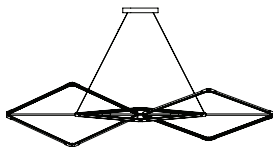

ZELDA LINKS

Small:	57 x 17 x 14 inch H 1450 x 435 x 355 mm	A trio of 1 foot bulb Diamonds suspended horizontally	$26,200 USD
Med.:	93 x 27 x 22 inch H 2360 x 685 x 560 mm	A trio of 2 foot bulb Diamonds suspended horizontally	$32,200 USD
Large:	133 x 39 x 33 inch H 3380 x 990 x 890 mm	A trio of 3 foot bulb Diamonds suspended horizontally	$38,200 USD

All Zelda Links fixtures include a mounting canopy in a matching metal finish which houses the low voltage transformer / dimming module. The LED bulbs are powered by way of the suspension cables.

For Zelda, Zelda Orbital Planes, and Zelda Links remote transformer installation is available with power supplied by through cord-sleeved leads upon request