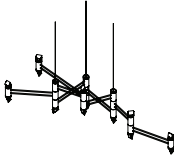

ARIES IV.I
21 x 19 x 11 inch H
535 x 480 x 280 mm
\$10,200 USD

ARIES XI.I
68 x 31 x 15 inch H
1730 x 790 x 380 mm
\$28,800 USD

ARIES V.I
28 x 13 x 10 inch H
710 x 330 x 255 mm
\$13,600 USD

ARIES XI.II
68 x 22 x 20 inch H
1730 x 560 x 510 mm
\$28,800 USD