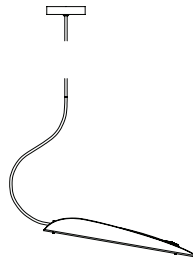

Each leaf of Unfurl is able to spin on its axis, allowing for adjustment of light direction.

UNFURL PENDANT 1 SHORT
for drops 36 inch / 915 mm or shorter

36.1 x 8.6 x 28 inch H
917 x 218 x 325 mm
\$6,700 USD