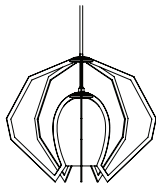

BE CB RIT TAIN

2024 Price List

Vise

Vise captures a hand-blown glass globe within brass armatures engineered to follow the gentle curvature of the glass. The illumination is set high within the globe, creating a soft, gradually fading glow. The double fade glass accentuates the gradual fade that mimics a setting sun.

VISE	29 diam x 23 inch H / 735 diam x 585 mm	
Single Color Glass Globe		$22,400 USD
Double Fade Glass Globe		$24,800 USD

Fixture includes a metal mounting stem up to 35 inch / 890 mm and canopy in matching metal finish which houses a low voltage transformer for Local installation. Canopy for Remote installation of the transformer available on request. Metal stems up to 95 inch / 2415 mm are available for additional cost.