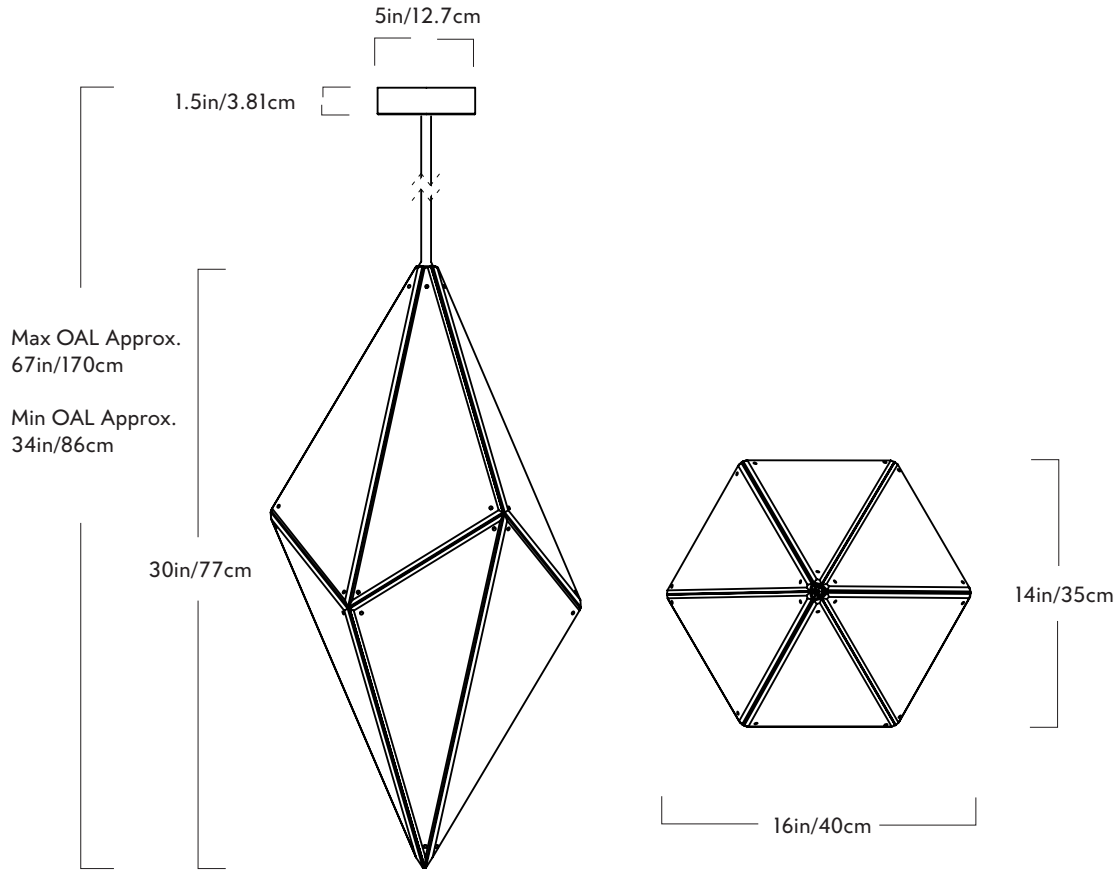

Maxhedron

Vertical - 30 inches

Series
Maxhedron

Product
Vertical - 30 inches

Dimensions
L 16in/40cm x W 14in/35cm x H 30in/77cm

Weight
18lb/8kg

Materials
Brass, steel, two-way mirror

Finishes
Blackened steel, oil-rubed bronze, polished nickel, brushed brass

Suspension
1/2-inch steel stem in matching metal finish. 35-inch length included with lamp. 72-inch length available for additional cost. Stem length can be adjusted on site.

Canopy
5-inch canopy in matching metal finish

Ceiling Slope
0° - 10° mounting slope.
Up to 90° variable hang-straight available upon request.

Certifications
UL, cUL (120V)
CE (240V)

R&H LED Bulb (120V)
Socket: G4
Bulb: 8 x 1.5 Watt LED
Wattage: 12 Watts
Lumens: 220 Lumens est.
Color Temperature: 2700K, CRI: 90+
Bulb Lifetime: 50,000 Hours est.
Dimming: TRIAC or ELV

R&H LED Bulb (240V)
Socket: G4
Bulb: 8 x 1.5 Watt LED
Wattage: 12 Watts
Lumens: 220 Lumens est.
Color Temperature: 2700K, CRI: 90+
Bulb Lifetime: 50,000 Hours est.
Dimming: TRIAC or ELV

Driver Location
Driver located in the canopy

Fixture Mounting
Designed to be mounted on standard 4in. Electrical Box.
Two #8-32 screws included.
Additional mounting hardware provided for 240V versions.