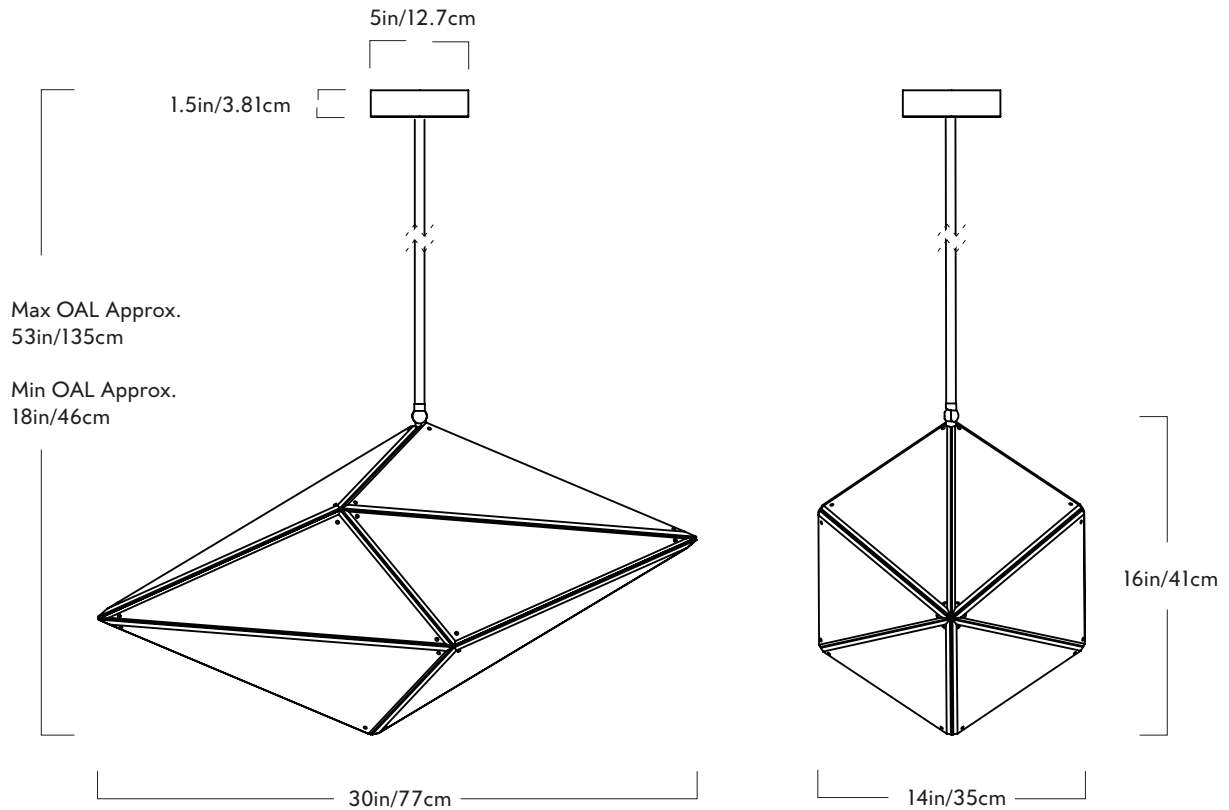

Maxhedron

Horizontal - 30 inches

Series
Maxhedron

Product
Horizontal - 30 inches

Dimensions
L 30in/77cm W 14in/35cm H 16in/41cm

Weight
18lb/8kg

Materials
Brass, steel, two-way mirror

Finishes
Blackened steel, oil-rubed bronze, polished nickel, brushed brass

Suspension
1/2-inch steel stem in matching metal finish. 35-inch length included with lamp. 72-inch length available for additional cost. Stem length can be adjusted on site.

Canopy
5-inch canopy in matching metal finish

Ceiling Slope
0° - 10° mounting slope.
Up to 90° variable hang-straight available upon request.

Certifications
UL, cUL (120V)
CE (240V)

R&H LED Bulb (120V)
Socket: G4
Bulb: 8 x 1.5 Watt LED
Wattage: 12 Watts
Lumens: 220 Lumens est.
Color Temperature: 2700K, CRI: 90+
Bulb Lifetime: 50,000 Hours est.
Dimming: TRIAC or ELV

R&H LED Bulb (240V)
Socket: G4
Bulb: 8 x 1.5 Watt LED
Wattage: 12 Watts
Lumens: 220 Lumens est.
Color Temperature: 2700K, CRI: 90+
Bulb Lifetime: 50,000 Hours est.
Dimming: TRIAC or ELV

Driver Location
Driver located in the canopy

Fixture Mounting
Designed to be mounted on standard 4in. Electrical Box.
Two #8-32 screws included.
Additional mounting hardware provided for 240V versions.