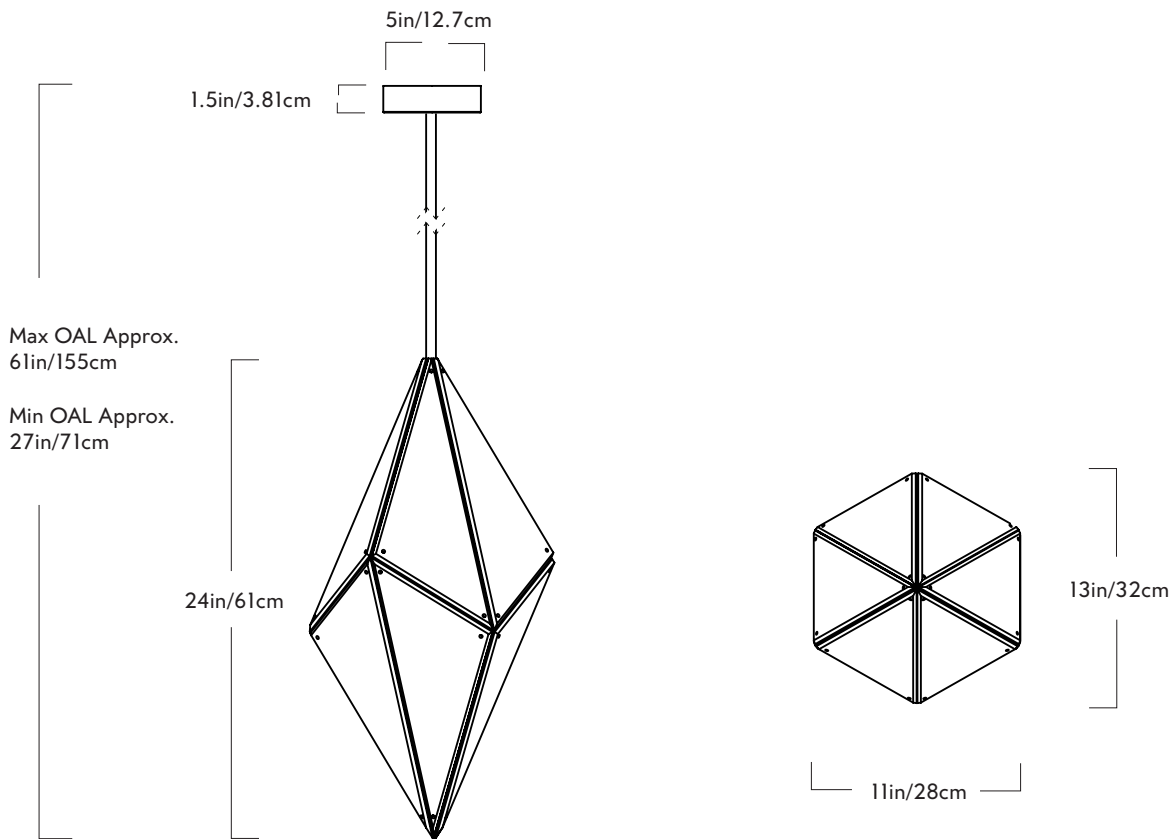

Maxhedron

Vertical - 24 inches

Series
Maxhedron

Product
Vertical - 24 inches

Dimensions
L 13in/32cm W 11in/28cm H 24in/61cm

Weight
14.5lb/6.5kg

Materials
Brass, steel, two-way mirror

Finishes
Blackened steel, oil-rubed bronze,
polished nickel, brushed brass

Suspension
1/2-inch steel stem in matching metal
finish. 35-inch length included with
lamp. 72-inch length available
for additional cost. Stem length can
be adjusted on site.

Canopy
5-inch canopy in matching metal finish

Ceiling Slope
0° - 10° mounting slope.
Up to 90° variable hang-straight
available upon request.

Certifications
UL, cUL (120V)
CE (240V)

R&H LED Bulb (120V)
Socket: G4
Bulb: 8 x 1.5 Watt LED
Wattage: 12 Watts
Lumens: 220 Lumens est.
Color Temperature: 2700K, CRI: 90+
Bulb Lifetime: 50,000 Hours est.
Dimming: TRIAC or ELV

R&H LED Bulb (240V)
Socket: G4
Bulb: 8 x 1.5 Watt LED
Wattage: 12 Watts
Lumens: 220 Lumens est.
Color Temperature: 2700K, CRI: 90+
Bulb Lifetime: 50,000 Hours est.
Dimming: TRIAC or ELV

Driver Location
Driver located in the canopy

Fixture Mounting
Designed to be mounted on standard
4in. Electrical Box.
Two #8-32 screws included.
Additional mounting hardware provided
for 240V versions.