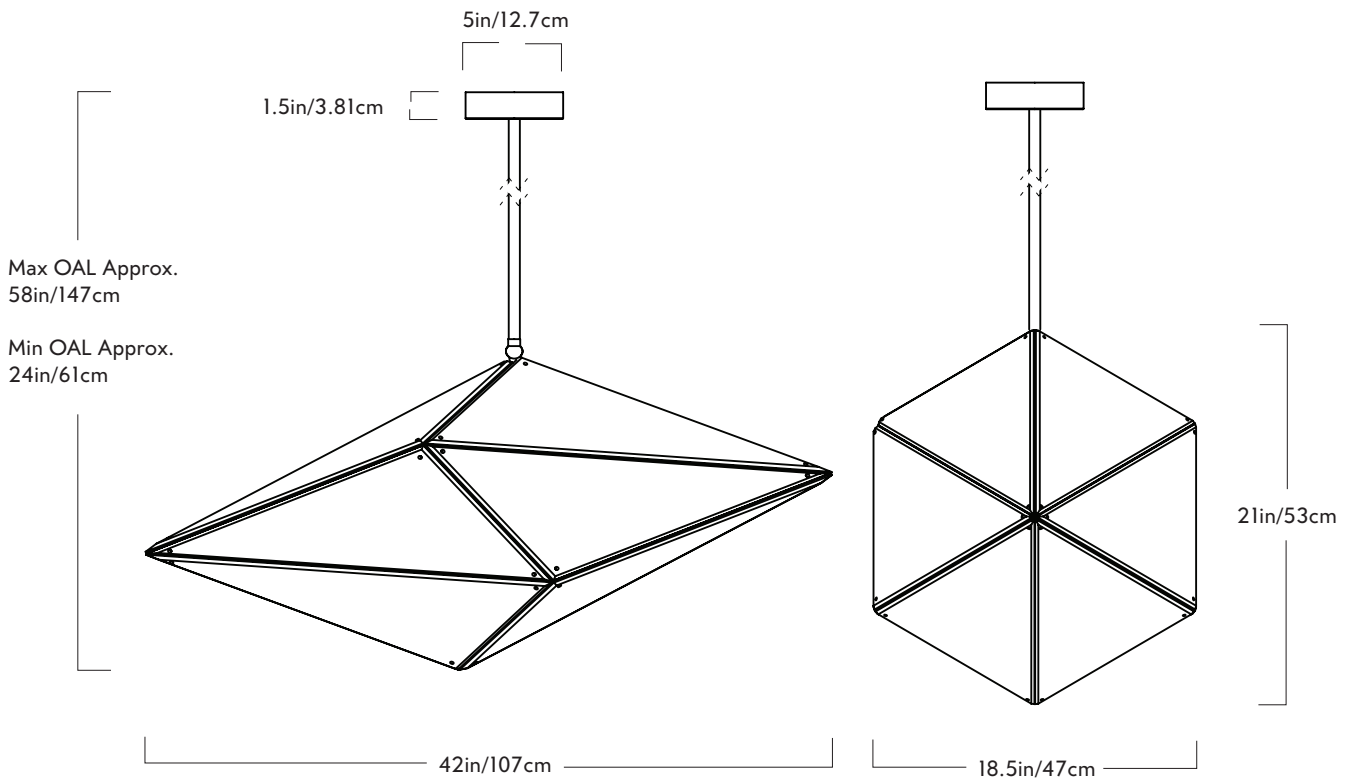

Maxhedron

Horizontal - 42 inches

Series
Maxhedron

Product
Horizontal - 42 inches

Dimensions
L 42in/107cm x W 18.5in/47cm x H
21in/53cm

Weight
35lb/16kg

Materials
Brass, steel, two-way mirror

Finishes
Blackened steel, oil-rubed bronze,
polished nickel, brushed brass

Suspension
1/2-inch steel stem in matching metal
finish. 35-inch length included with
lamp. 72-inch length available
for additional cost. Stem length can
be adjusted on site.

Canopy
5-inch canopy in matching metal finish

Ceiling Slope
0° - 10° mounting slope.
Up to 90° variable hang-straight
available upon request.

Certifications
UL, cUL (120V)
CE (240V)

R&H LED Bulb (120V)
Socket: G4
Bulb: 8 x 1.5 Watt LED
Wattage: 12 Watts
Lumens: 220 Lumens est.
Color Temperature: 2700K, CRI: 90+
Bulb Lifetime: 50,000 Hours est.
Dimming: TRIAC or ELV

R&H LED Bulb (240V)
Socket: G4
Bulb: 8 x 1.5 Watt LED
Wattage: 12 Watts
Lumens: 220 Lumens est.
Color Temperature: 2700K, CRI: 90+
Bulb Lifetime: 50,000 Hours est.
Dimming: TRIAC or ELV

Driver Location
Driver located in the canopy

Fixture Mounting
Designed to be mounted on standard
4in. Electrical Box.
Two #8-32 screws included.
Additional mounting hardware provided
for 240V versions.