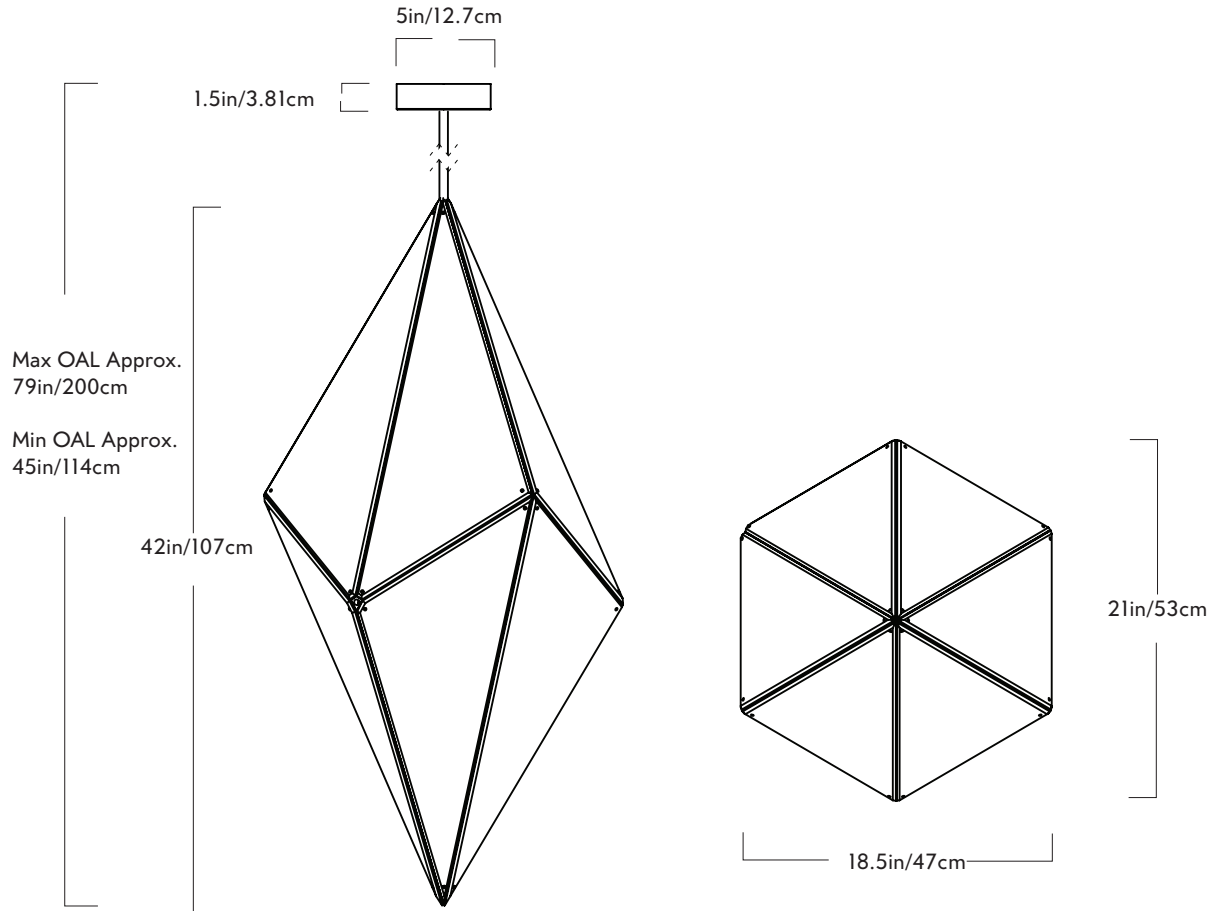

Maxhedron

Vertical - 42 inches

Series
Maxhedron

Product
Vertical - 42 inches

Dimensions
L 21in/53cm x W 18.5in/47cm x H 42in/107cma

Weight
35lb/16kg

Materials
Brass, steel, two-way mirror

Finishes
Blackened steel, oil-rubed bronze, polished nickel, brushed brass

Suspension
1/2-inch steel stem in matching metal finish. 35-inch length included with lamp. 72-inch length available for additional cost. Stem length can be adjusted on site.

Canopy
5-inch canopy in matching metal finish

Ceiling Slope
0° - 10° mounting slope.
Up to 90° variable hang-straight available upon request.

Certifications
UL, cUL (120V)
CE (240V)

R&H LED Bulb (120V)
Socket: G4
Bulb: 8 x 1.5 Watt LED
Wattage: 12 Watts
Lumens: 220 Lumens est.
Color Temperature: 2700K, CRI: 90+
Bulb Lifetime: 50,000 Hours est.
Dimming: TRIAC or ELV

R&H LED Bulb (240V)
Socket: G4
Bulb: 8 x 1.5 Watt LED
Wattage: 12 Watts
Lumens: 220 Lumens est.
Color Temperature: 2700K, CRI: 90+
Bulb Lifetime: 50,000 Hours est.
Dimming: TRIAC or ELV

Driver Location
Driver located in the canopy

Fixture Mounting
Designed to be mounted on standard 4in. Electrical Box.
Two #8-32 screws included.
Additional mounting hardware provided for 240V versions.